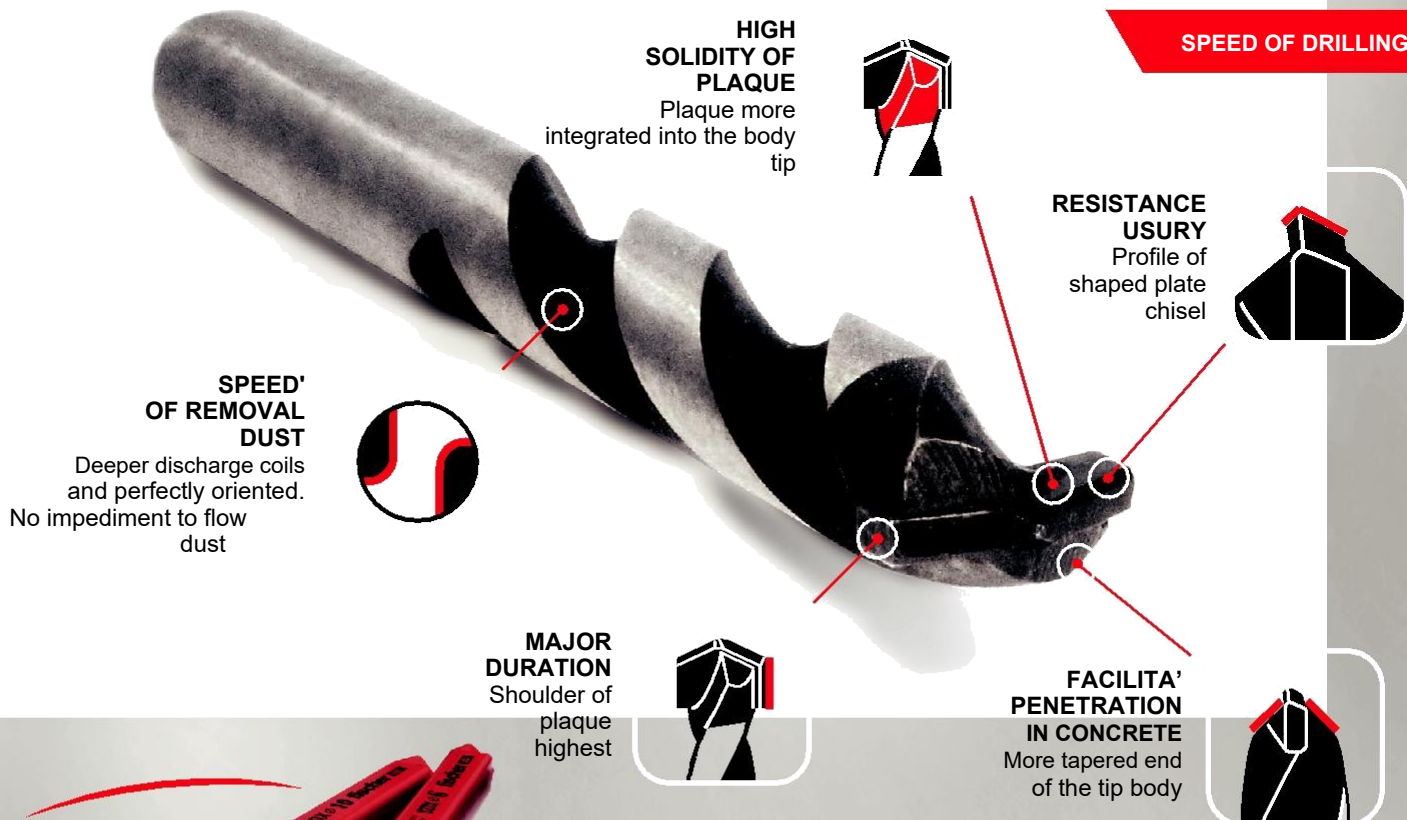

fischer 

SDX

German technology
for long lasting drills on
concrete

LONG LIFE

SPEED OF DRILLING

Designed in Germany

Cylindrical tip with 2 cutting edges. Ground steel with tungsten carbide plate.
Ideal for concrete, also suitable for masonry.